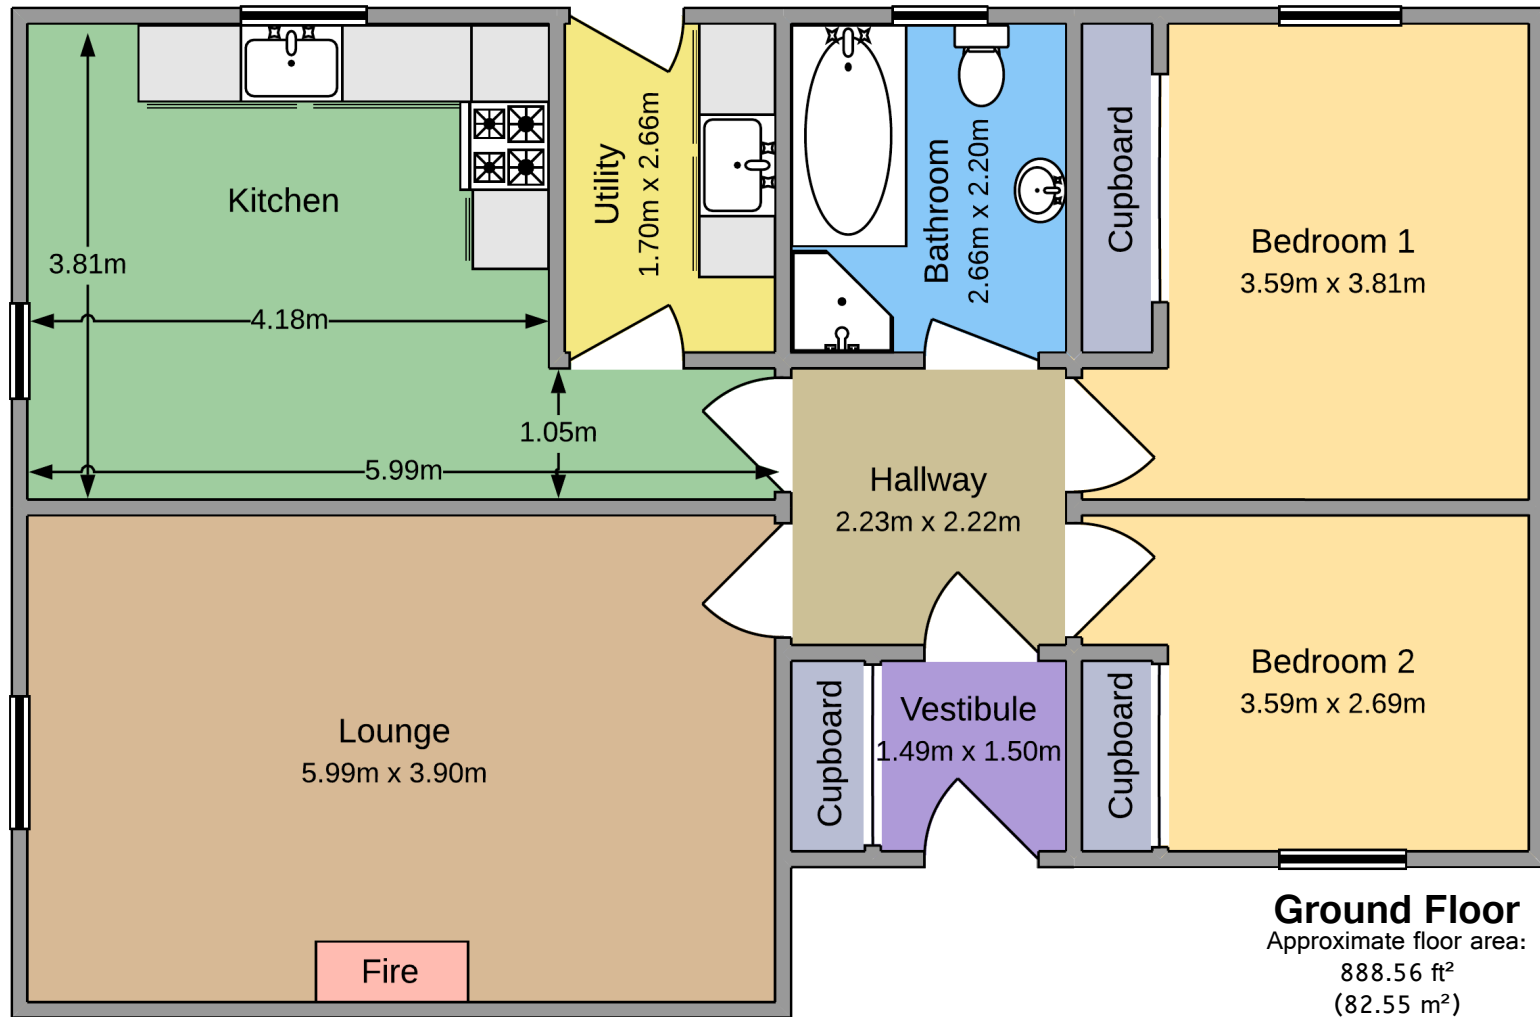

Rutherview, Watten

Georgesons
Estate Agents

Whilst every attempt has been made to ensure the accuracy of the floor plan contained here, measurements of doors, windows, rooms and any other items are approximate and no responsibility is taken for any error, omission, or miss-statement.

This plan is for illustrative purposes only and should only be used as such by any prospective purchaser or tenant.