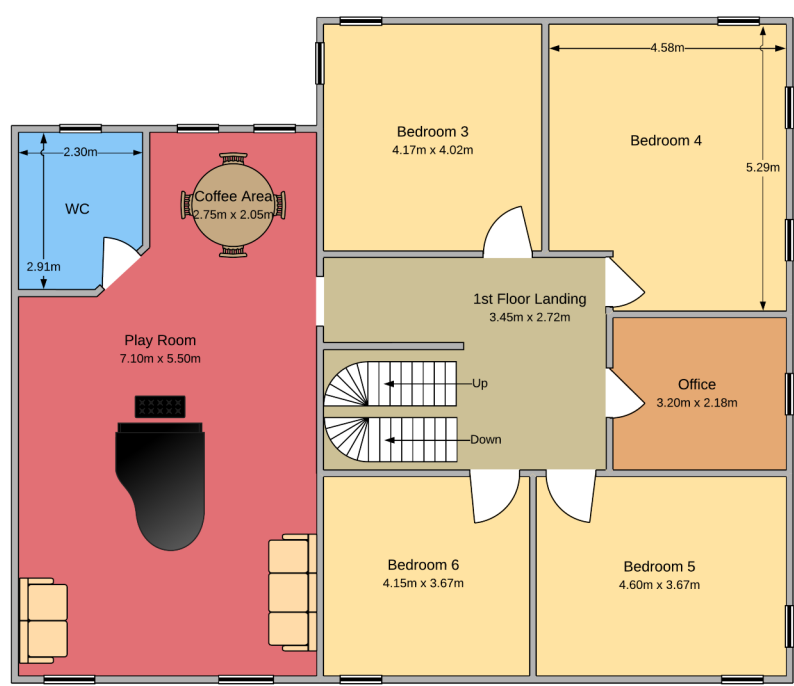

Ground Floor
Approximate floor area:
1776 ft²
(165 m²)

First Floor
Approximate floor area:
1776 ft²
(165 m²)

Second Floor
Approximate floor area:
710 ft²
(66 m²)

Whilst every attempt has been made to ensure the accuracy of the floor plan contained here, measurements of doors, windows, rooms and any other items are approximate and no responsibility is taken for any error, omission, or miss-statement.

This plan is for illustrative purposes only and should only be used as such by any prospective purchaser or tenant.