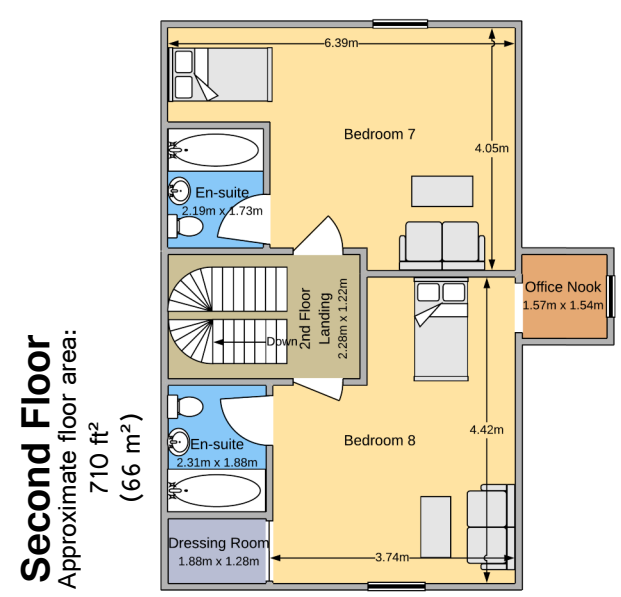

Ground Floor
Approximate floor area:
1776 ft²
(165 m²)

First Floor
Approximate floor area:
1776 ft²
(165 m²)

Second Floor
Approximate floor area:
710 ft²
(66 m²)

Whilst every attempt has been made to ensure the accuracy of the floor plan contained here, measurements of doors, windows, rooms and any other items are approximate and no responsibility is taken for any error, omission, or miss-statement.

This plan is for illustrative purposes only and should only be used as such by any prospective purchaser or tenant.