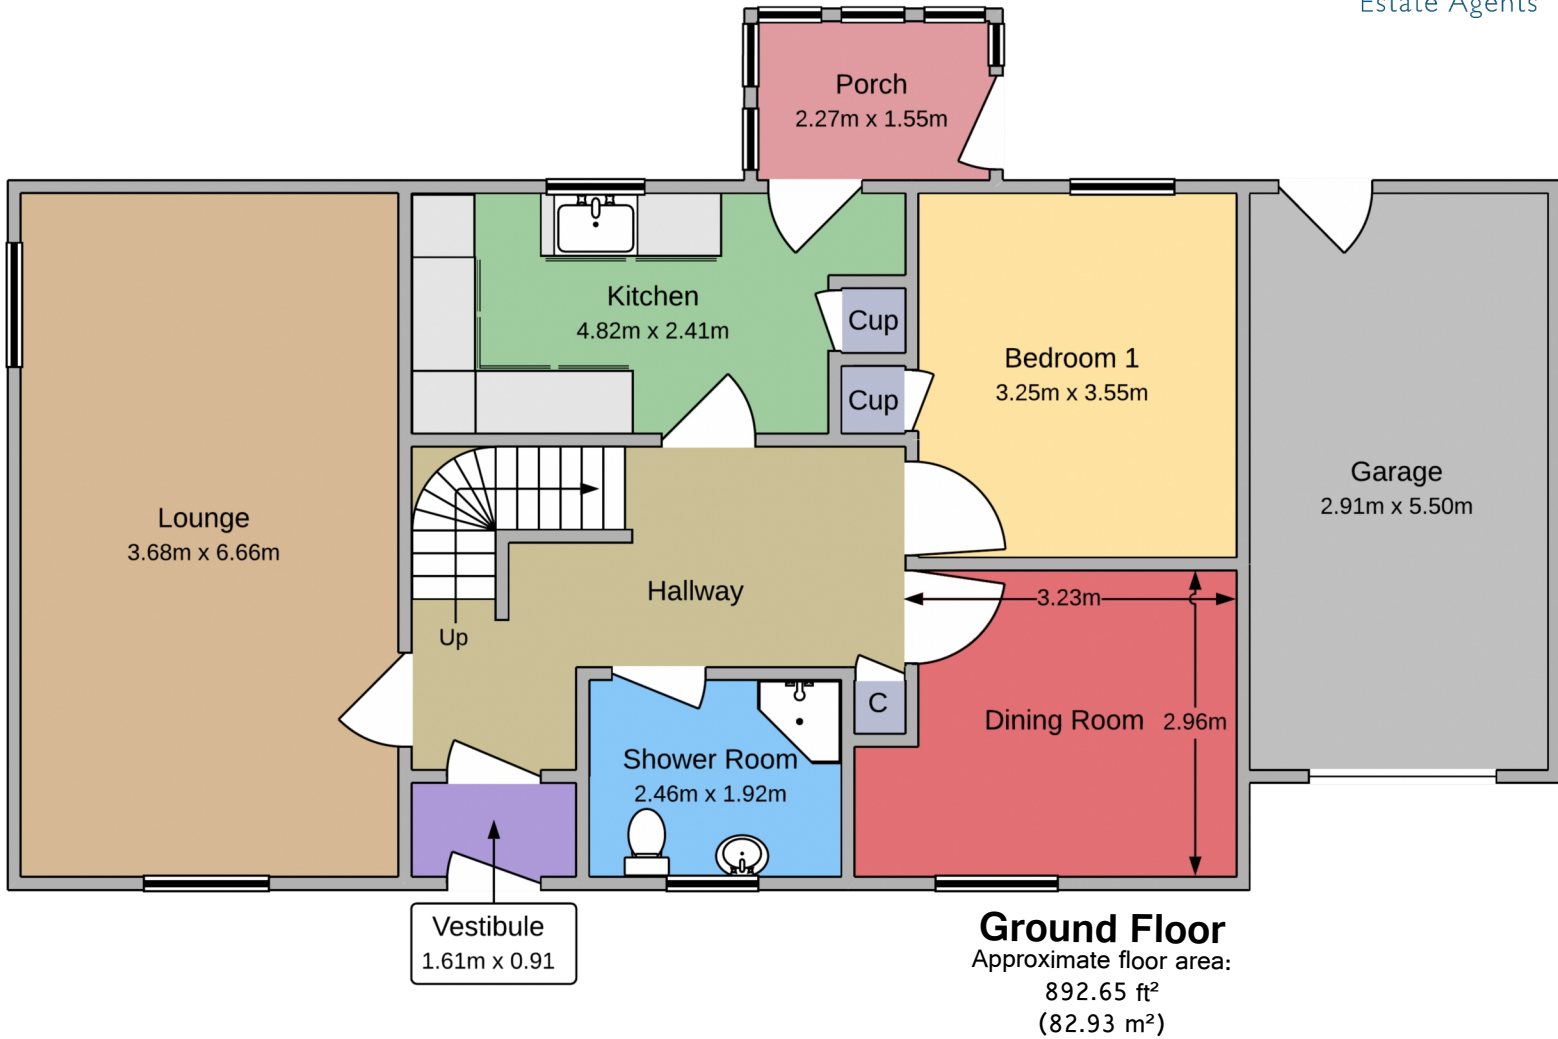

Banchoire,
14 Newton Avenue,
Wick

Whilst every attempt has been made to ensure the accuracy of the floor plan contained here, measurements of doors, windows, rooms and any other items are approximate and no responsibility is taken for any error, omission, or miss-statement.

This plan is for illustrative purposes only and should only be used as such by any prospective purchaser or tenant.