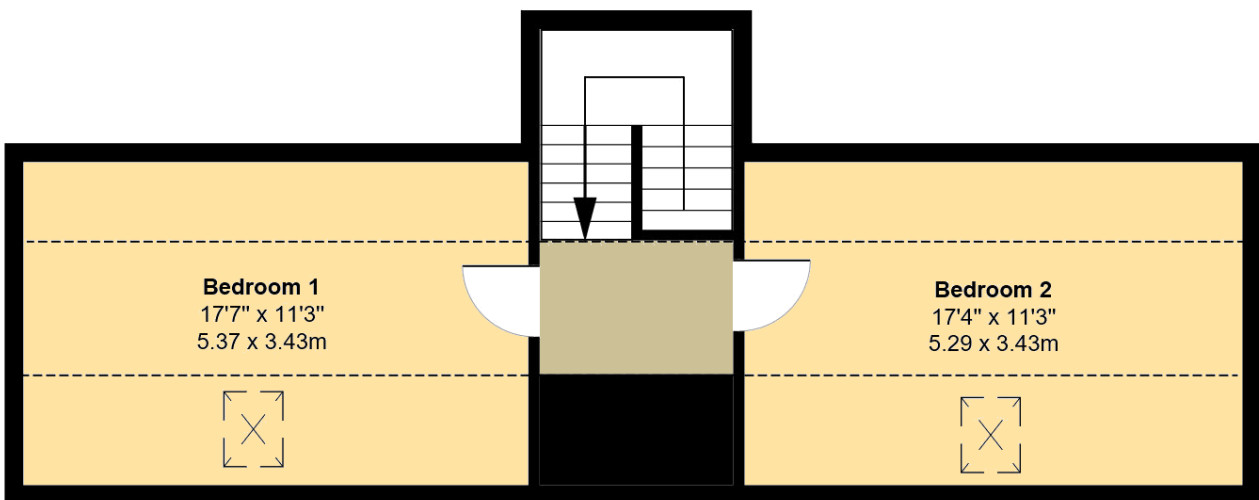

Ground Floor

First Floor
Approximate floor area:
587.06 ft²
(54.54 m²)

Second Floor
Approximate floor area:
393.52 ft²
(36.56 m²)

Whilst every attempt has been made to ensure the accuracy of the floor plan contained here, measurements of doors, windows, rooms and any other items are approximate and no responsibility is taken for any error, omission, or miss-statement.

This plan is for illustrative purposes only and should only be used as such by any prospective purchaser or tenant.