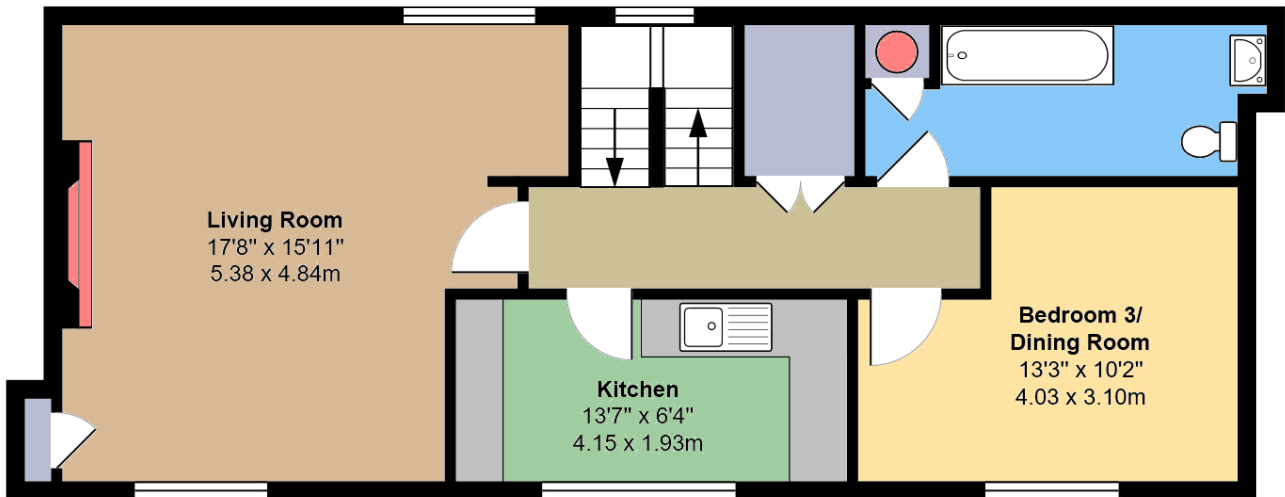

Ground Floor

First Floor
Approximate floor area:
587.06 ft²
(54.54 m²)

Second Floor
Approximate floor area:
393.52 ft²
(36.56 m²)

Whilst every attempt has been made to ensure the accuracy of the floor plan contained here, measurements of doors, windows, rooms and any other items are approximate and no responsibility is taken for any error, omission, or miss-statement.

This plan is for illustrative purposes only and should only be used as such by any prospective purchaser or tenant.